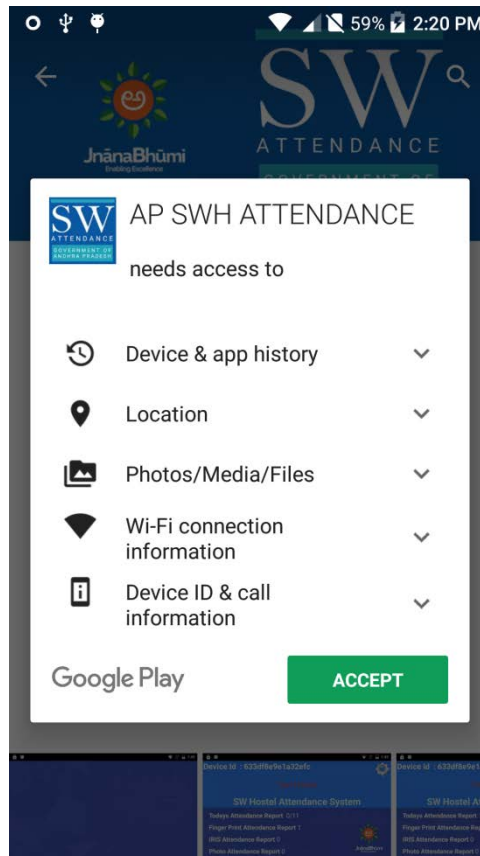

# Play Store App User Manual

- Open play store app in device

- Search for **ap sw h attendance** in search bar

➤ App will be displayed, press on the app

➤ Press install button

- Press accept button

- App will be installed on your device